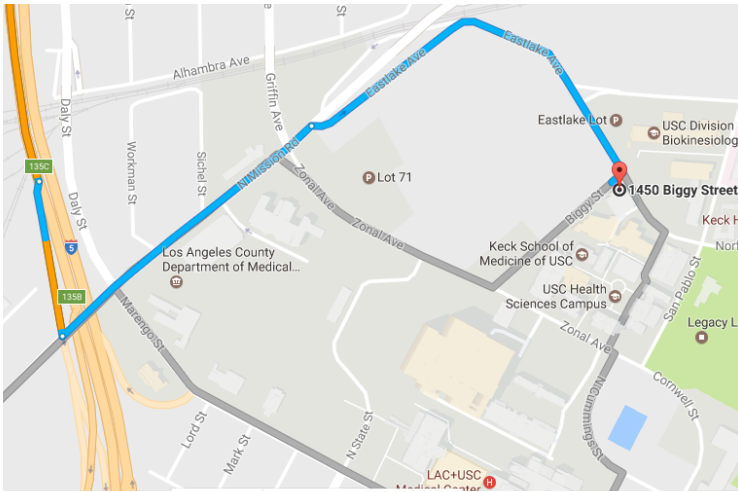

Qwench Juice Bar Juices, salads, & bagel sandwiches

... or explore the area.

Mexicanos 30-30	Mexican	2042 Marengo St, Los Angeles, CA 90089	0.8 mi
X'Tiosu Kitchen	Lebanese-Mexican Fusion	923 Forest Ave, Los Angeles, CA 90033	1.3 mi
LA Skewers	Greek / Mediterranean	2000 E Marengo St. Los Angeles, CA 90033	0.6 mi
Cha Cha Chili	Asian Fusion	4625 Valley Blvd. Los Angeles, CA 90032	1.0 mi
Dough Box Pizza	Pizza	2734 N Eastern Ave Los Angeles, CA 90032	2.3mi
The Heights Deli	Sandwiches	2927 N Broadway, Los Angeles, CA, 90031	1.5 mi
Capuyo Cafe	Coffee House	1850 1/2 E 1st St. Los Angeles, CA 90033	2.1 mi

During your free time

LOCAL ATTRACTIONS

	Distance from USC Health Sciences Campus
The Getty Museum in West Los Angeles	~20 miles
Japanese American National Museum Downtown LA	~3 miles
LA Live Movie Theater , Dining, Entertainment	~ 5 miles
Olvera Street Historic Mexican Neighborhood	~ 3 miles
Little Tokyo Japanese Neighborhood	~3 miles
Chinatown Chinese Neighborhood	~ 3 miles
The Hollywood Sign / Griffith Observatory	~11 miles
Los Angeles Zoo	~9 miles
The Beverly Center Shopping	~11 miles
Rodeo Drive of Beverly Hills Shopping	~13 miles
Proper Sightseeing Guided Bus Tours	(844) 237-7673
Architecture Tours LA Guided Tours	(323) 464-7868
Downtown LA Walking Tours Guided Tours	(213) 399-3820

Directions to 1450 Biggy St. on the USC Health Sciences Campus

Recommended parking: Biggy St. Parking Structure

Note: Norfolk St. turns into Eastlake Ave. at San Pablo St.

▶ FROM THE NORTH

1. 5 South
2. Exit Mission
3. Follow Mission to Eastlake
4. Right on Biggy

▶ FROM THE SOUTH

1. 5 North
2. 710 North
3. 10 West
4. Exit Soto St
5. Left on Norfolk
6. Left on Biggy

▶ FROM THE WEST

1. 10 East
2. Exit Soto St.
3. Left (North) on Soto.
4. Left on Norfolk (turns into Eastlake)
5. Left on Biggy