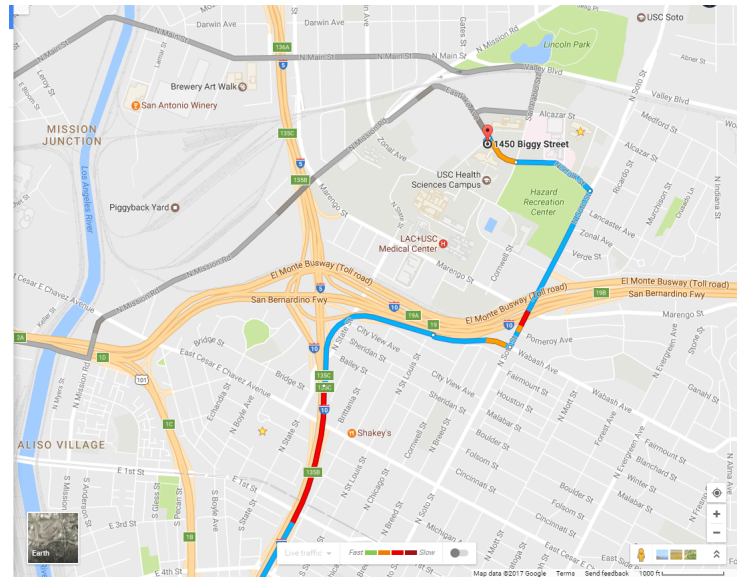

During your free time

LOCAL ATTRACTIONS

	Distance from USC Health Sciences Campus
The Getty Museum in West Los Angeles	~20 miles
Japanese American National Museum Downtown LA	~3 miles
LA Live Movie Theater , Dining, Entertainment	~ 5 miles
Olvera Street Historic Mexican Neighborhood	~ 3 miles
Little Tokyo Japanese Neighborhood	~3 miles
Chinatown Chinese Neighborhood	~ 3 miles
The Hollywood Sign / Griffith Observatory	~11 miles
Los Angeles Zoo	~9 miles
The Beverly Center Shopping	~11 miles
Rodeo Drive of Beverly Hills Shopping	~13 miles
Proper Sightseeing Guided Bus Tours	(844) 237-7673
Architecture Tours LA Guided Tours	(323) 464-7868
Downtown LA Walking Tours Guided Tours	(213) 399-3820

Directions to 1450 Biggy St. on the USC Health Sciences Campus

Recommended parking: Biggy St. Parking Structure

Note: Norfolk St. turns into Eastlake Ave. at San Pablo St.

▶ FROM THE NORTH

1. 5 South
2. Exit Mission
3. Follow Mission to Eastlake
4. Right on Biggy

▶ FROM THE SOUTH

1. 5 North
2. 710 North
3. 10 West
4. Exit Soto St
5. Left on Norfolk
6. Left on Biggy

▶ FROM THE WEST

1. 10 East
2. Exit Soto St.
3. Left (North) on Soto.
4. Left on Norfolk (turns into Eastlake)
5. Left on Biggy

Symposium Location

PARKING
Biggy St. Lot

HSC Quad

Legend

	Keck Medical Center of USC		Public Parking
	Other Patient Care		Permit Only Parking
	Soto Street Tram Stops		Valet Parking
	Patient Tram Stops		Parking Lot Entrance
	Dining		Other Public Parking