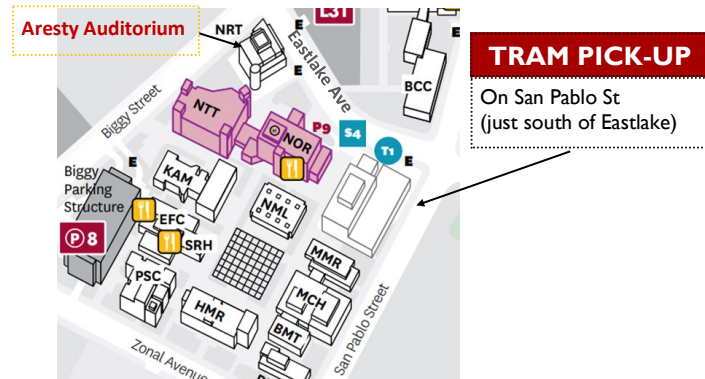

Union Station

Pick-Up Location

USC Health Sciences Campus

Pick-Up Schedules

6:08 AM	9:32 AM
6:23 AM (No Soto)	9:44 AM
6:43 AM	9:50 AM - ICS/No Soto
6:58 AM	10:02 AM
7:09 AM (No Soto)	10:20 AM - ICS/No Soto
7:18 AM (No Soto)	10:50 AM - ICS/No Soto
7:28 AM - ICS	11:20 AM - ICS/No Soto
7:40 AM	11:50 AM - ICS/No Soto
7:48 AM	12:20 PM - ICS/No Soto
7:55 AM (No Soto)	12:50 PM - ICS/No Soto
8:05 AM - ICS/No Soto	1:20 PM - ICS/No Soto
8:13 AM	1:50 PM - ICS/No Soto
8:23 AM	7:00 PM - ICS/No Soto
8:33 AM	7:40 PM - ICS/No Soto
8:40 AM - ICS/No Soto	8:20 PM - ICS/No Soto
8:50 AM	9:00 PM - ICS/No Soto
9:08 AM	9:40 PM - IICS/No Soto
9:20 AM - ICS/No Soto	

Directions to 1450 Biggy St. on the USC Health Sciences Campus

Recommended parking: Biggy St. Parking Structure

Note: Norfolk St. turns into Eastlake Ave. at San Pablo St.

▶ FROM THE NORTH

1. 5 South
2. Exit Mission
3. Follow Mission to Eastlake
4. Right on Biggy

▶ FROM THE SOUTH

1. 5 North
2. 710 North
3. 10 West
4. Exit Soto St
5. Left on Norfolk
6. Left on Biggy

▶ FROM THE WEST

1. 10 East
2. Exit Soto St.
3. Left (North) on Soto.
4. Left on Norfolk (turns into Eastlake)
5. Left on Biggy

Symposium Location

PARKING
Biggy St. Lot

HSC Quad

Legend

	Keck Medical Center of USC		Public Parking
	Other Patient Care		Permit Only Parking
	Soto Street Tram Stops		Valet Parking
	Patient Tram Stops		Parking Lot Entrance
	Dining		Other Public Parking