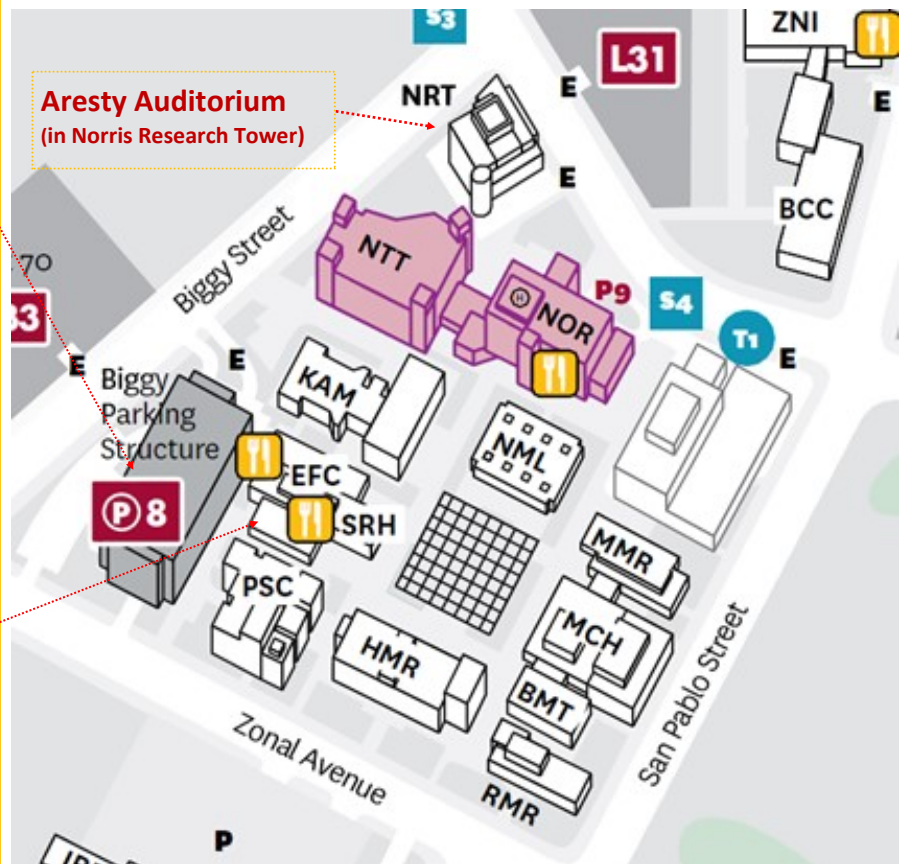

THE LAY OF THE LAND

PARKING: Biggy Parking Structure
- On Biggy St between Eastlake and Zonal
- \$12/day

Other parking options: limited meter and street parking

After you park, make your way to the HSC Quad and follow directions to Aresty (see below)

CLOSEST DINING OPTIONS At the HSC Quad

Plaza Marketplace
Panda Express
Quench Juice Bar
Starbucks

**DIRECTIONS TO
ARESTY AUDITORIUM**
(from the HSC Quad)

To get to the Harlyne J. Norris Research Tower Aresty Auditorium from the HSC Quad, follow these directions:

A -> B: Near the Norris Medical Library (NML on map) from the HSC Quad, walk to the entrance of the "Kenneth Norris Jr. Comprehensive Cancer Center and Hospital" (NOR on map). Once inside, follow the signs to "Reception and Elevators".

Symposium Location

PARKING
Biggy St. Lot

HSC Quad

Legend

	Keck Medical Center of USC		Public Parking
	Other Patient Care		Permit Only Parking
	Soto Street Tram Stops		Valet Parking
	Patient Tram Stops		Parking Lot Entrance
	Dining		Other Public Parking