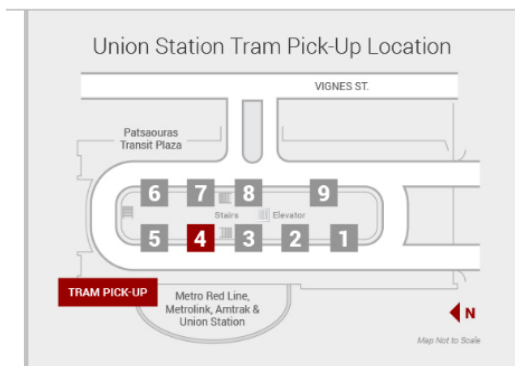

Union Station

Pick-Up Location

USC Health Sciences Campus

Pick-Up Schedules

6:08 AM	9:32 AM
6:23 AM (No Soto)	9:44 AM
6:43 AM	9:50 AM - ICS/No Soto
6:58 AM	10:02 AM
7:09 AM (No Soto)	10:20 AM - ICS/No Soto
7:18 AM (No Soto)	10:50 AM - ICS/No Soto
7:28 AM - ICS	11:20 AM - ICS/No Soto
7:40 AM	11:50 AM - ICS/No Soto
7:48 AM	12:20 PM - ICS/No Soto
7:55 AM (No Soto)	12:50 PM - ICS/No Soto
8:05 AM - ICS/No Soto	1:20 PM - ICS/No Soto
8:13 AM	1:50 PM - ICS/No Soto
8:23 AM	7:00 PM - ICS/No Soto
8:33 AM	7:40 PM - ICS/No Soto
8:40 AM - ICS/No Soto	8:20 PM - ICS/No Soto
8:50 AM	9:00 PM - ICS/No Soto
9:08 AM	9:40 PM - IICS/No Soto
9:20 AM - ICS/No Soto	

Directions to 1450 Biggy St. on the USC Health Sciences Campus

Recommended parking: Biggy St. Parking Structure

Note: Norfolk St. turns into Eastlake Ave. at San Pablo St.

▶ FROM THE NORTH

1. 5 South
2. Exit Mission
3. Follow Mission to Eastlake
4. Right on Biggy

▶ FROM THE SOUTH

1. 5 North
2. 710 North
3. 10 West
4. Exit Soto St
5. Left on Norfolk
6. Left on Biggy

▶ FROM THE WEST

1. 10 East
2. Exit Soto St.
3. Left (North) on Soto.
4. Left on Norfolk (turns into Eastlake)
5. Left on Biggy

Symposium Location

PARKING
Biggy St. Lot

HSC Quad

Legend

	Keck Medical Center of USC		Public Parking
	Other Patient Care		Permit Only Parking
	Soto Street Tram Stops		Valet Parking
	Patient Tram Stops		Parking Lot Entrance
	Dining		Other Public Parking