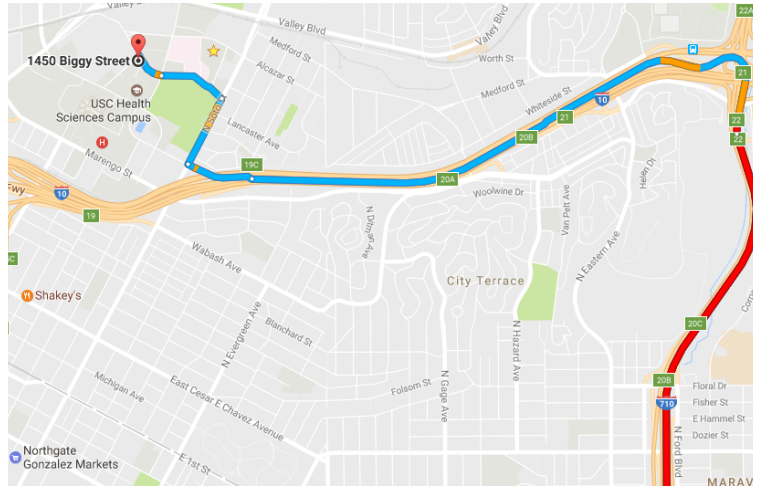

During your free time

LOCAL ATTRACTIONS

	Distance from USC Health Sciences Campus
The Getty Museum in West Los Angeles	~20 miles
Japanese American National Museum Downtown LA	~3 miles
LA Live Movie Theater , Dining, Entertainment	~ 5 miles
Olvera Street Historic Mexican Neighborhood	~ 3 miles
Little Tokyo Japanese Neighborhood	~3 miles
Chinatown Chinese Neighborhood	~ 3 miles
The Hollywood Sign / Griffith Observatory	~11 miles
Los Angeles Zoo	~9 miles
The Beverly Center Shopping	~11 miles
Rodeo Drive of Beverly Hills Shopping	~13 miles
Proper Sightseeing Guided Bus Tours	(844) 237-7673
Architecture Tours LA Guided Tours	(323) 464-7868
Downtown LA Walking Tours Guided Tours	(213) 399-3820

Directions to 1450 Biggy St. on the USC Health Sciences Campus

Recommended parking: Biggy St. Parking Structure

Note: Norfolk St. turns into Eastlake Ave. at San Pablo St.

▶ FROM THE NORTH

1. 5 South
2. Exit Mission
3. Follow Mission to Eastlake
4. Right on Biggy

▶ FROM THE SOUTH

1. 5 North
2. 710 North
3. 10 West
4. Exit Soto St
5. Left on Norfolk
6. Left on Biggy

▶ FROM THE WEST

1. 10 East
2. Exit Soto St.
3. Left (North) on Soto.
4. Left on Norfolk (turns into Eastlake)
5. Left on Biggy

Symposium Location

PARKING
Biggy St. Lot

HSC Quad

Legend

	Keck Medical Center of USC		Public Parking
	Other Patient Care		Permit Only Parking
	Soto Street Tram Stops		Valet Parking
	Patient Tram Stops		Parking Lot Entrance
	Dining		Other Public Parking