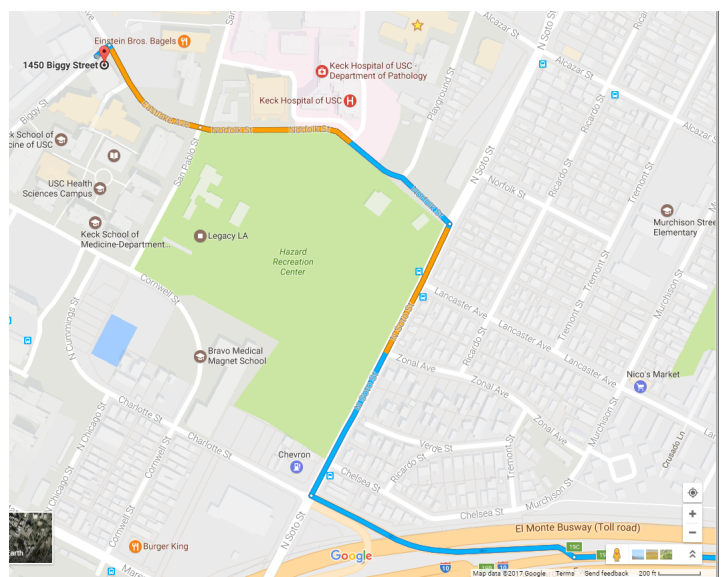

Directions to 1450 Biggy St. on the USC Health Sciences Campus

Recommended parking: Biggy St. Parking Structure

Note: Norfolk St. turns into Eastlake Ave. at San Pablo St.

▶ FROM THE NORTH

1. 5 South
2. Exit Mission
3. Follow Mission to Eastlake
4. Right on Biggy

▶ FROM THE SOUTH

1. 5 North
2. 710 North
3. 10 West
4. Exit Soto St
5. Left on Norfolk
6. Left on Biggy

▶ FROM THE WEST

1. 10 East
2. Exit Soto St.
3. Left (North) on Soto.
4. Left on Norfolk (turns into Eastlake)
5. Left on Biggy

▶ FROM THE EAST

1. 10 West
2. Exit Soto St.
3. Right (North) on Soto.
4. Left on Norfolk (turns into Eastlake)
5. Left on Biggy

University of Southern California Health Sciences Campus

DORI
Administrative Offices

Symposium Location

PARKING
Biggy St. Lot

HSC Quad

Legend

	Keck Medical Center of USC		Public Parking
	Other Patient Care		Permit Only Parking
	Soto Street Tram Stops		Valet Parking
	Patient Tram Stops		Parking Lot Entrance
	Dining		Other Public Parking